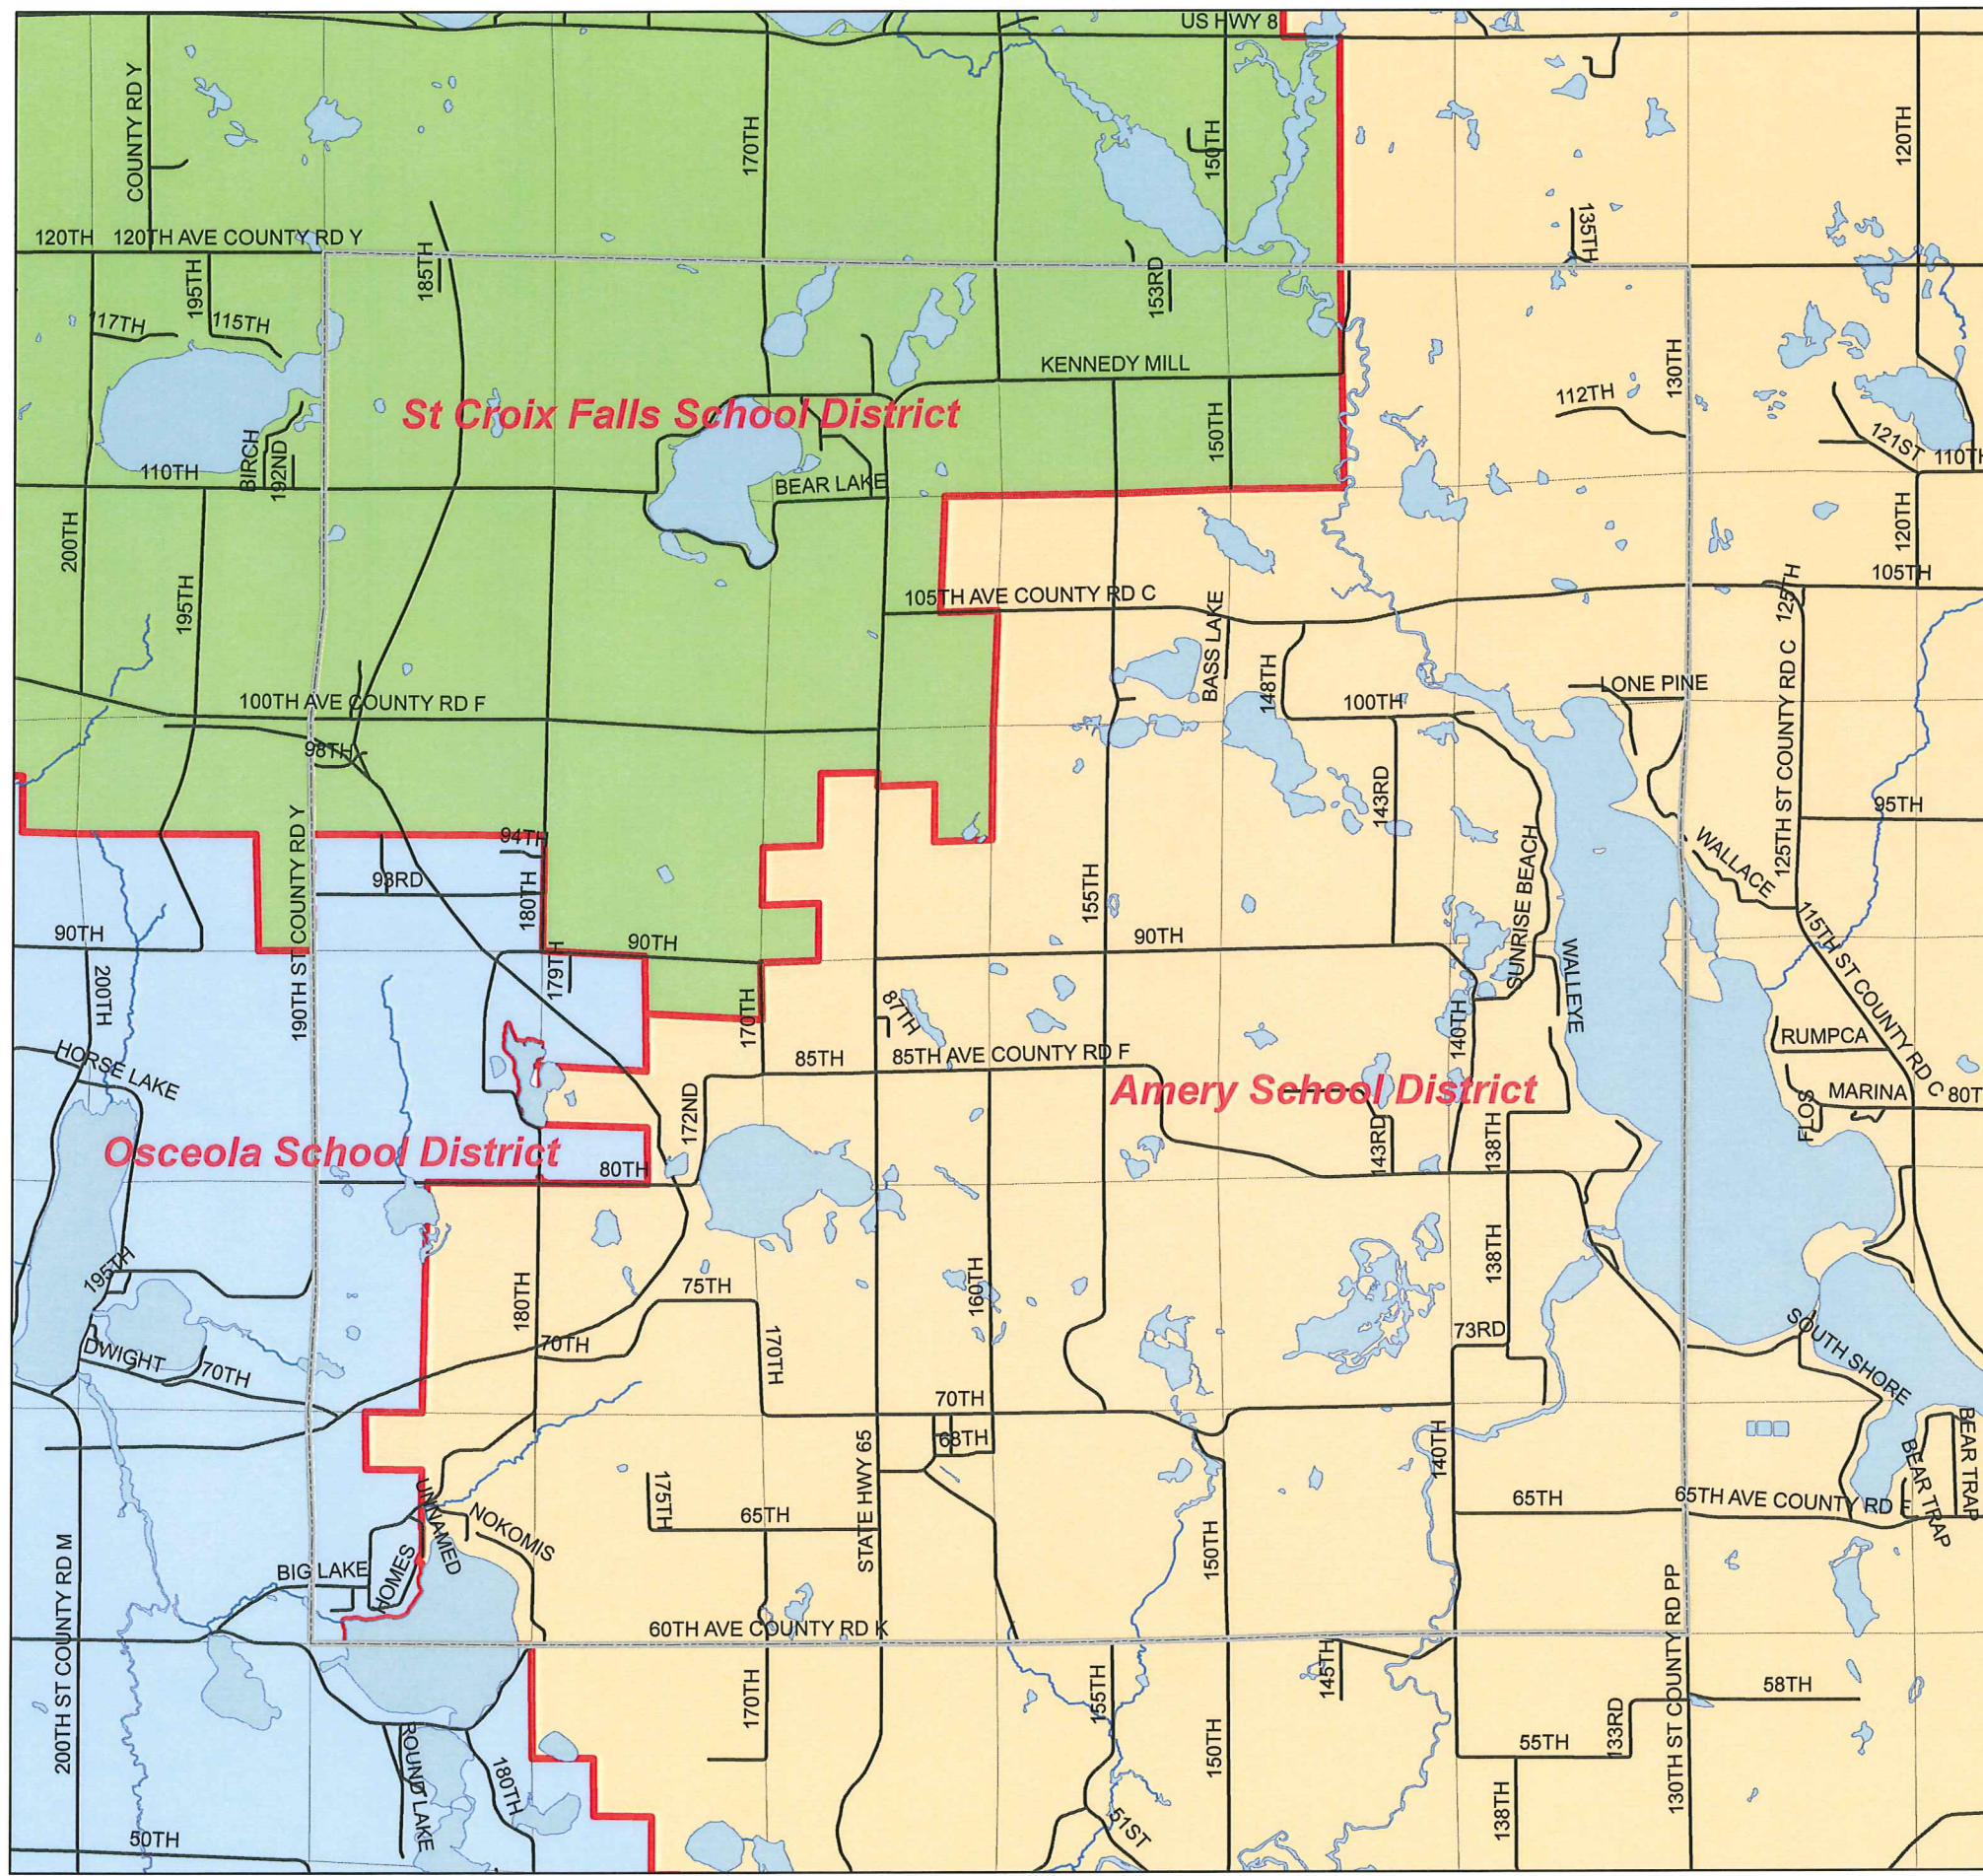

Town of Garfield, Polk County

Map #6 School Districts

Legend

-  Town of Garfield
-  Roads
-  Amery School District
-  Osceola School District
-  St Croix Falls School District

Stevens
ENGINEERS · PLANNERS · SURVEYORS

1680 LIVINGSTONE ROAD
HUDSON, WISCONSIN
WWW.STEVENSENGINEERS.COM
715-386-5819
715-386-5879 FAX
November, 2007
Source: Polk County Land Information Dept.
Projection: Transverse Mercator