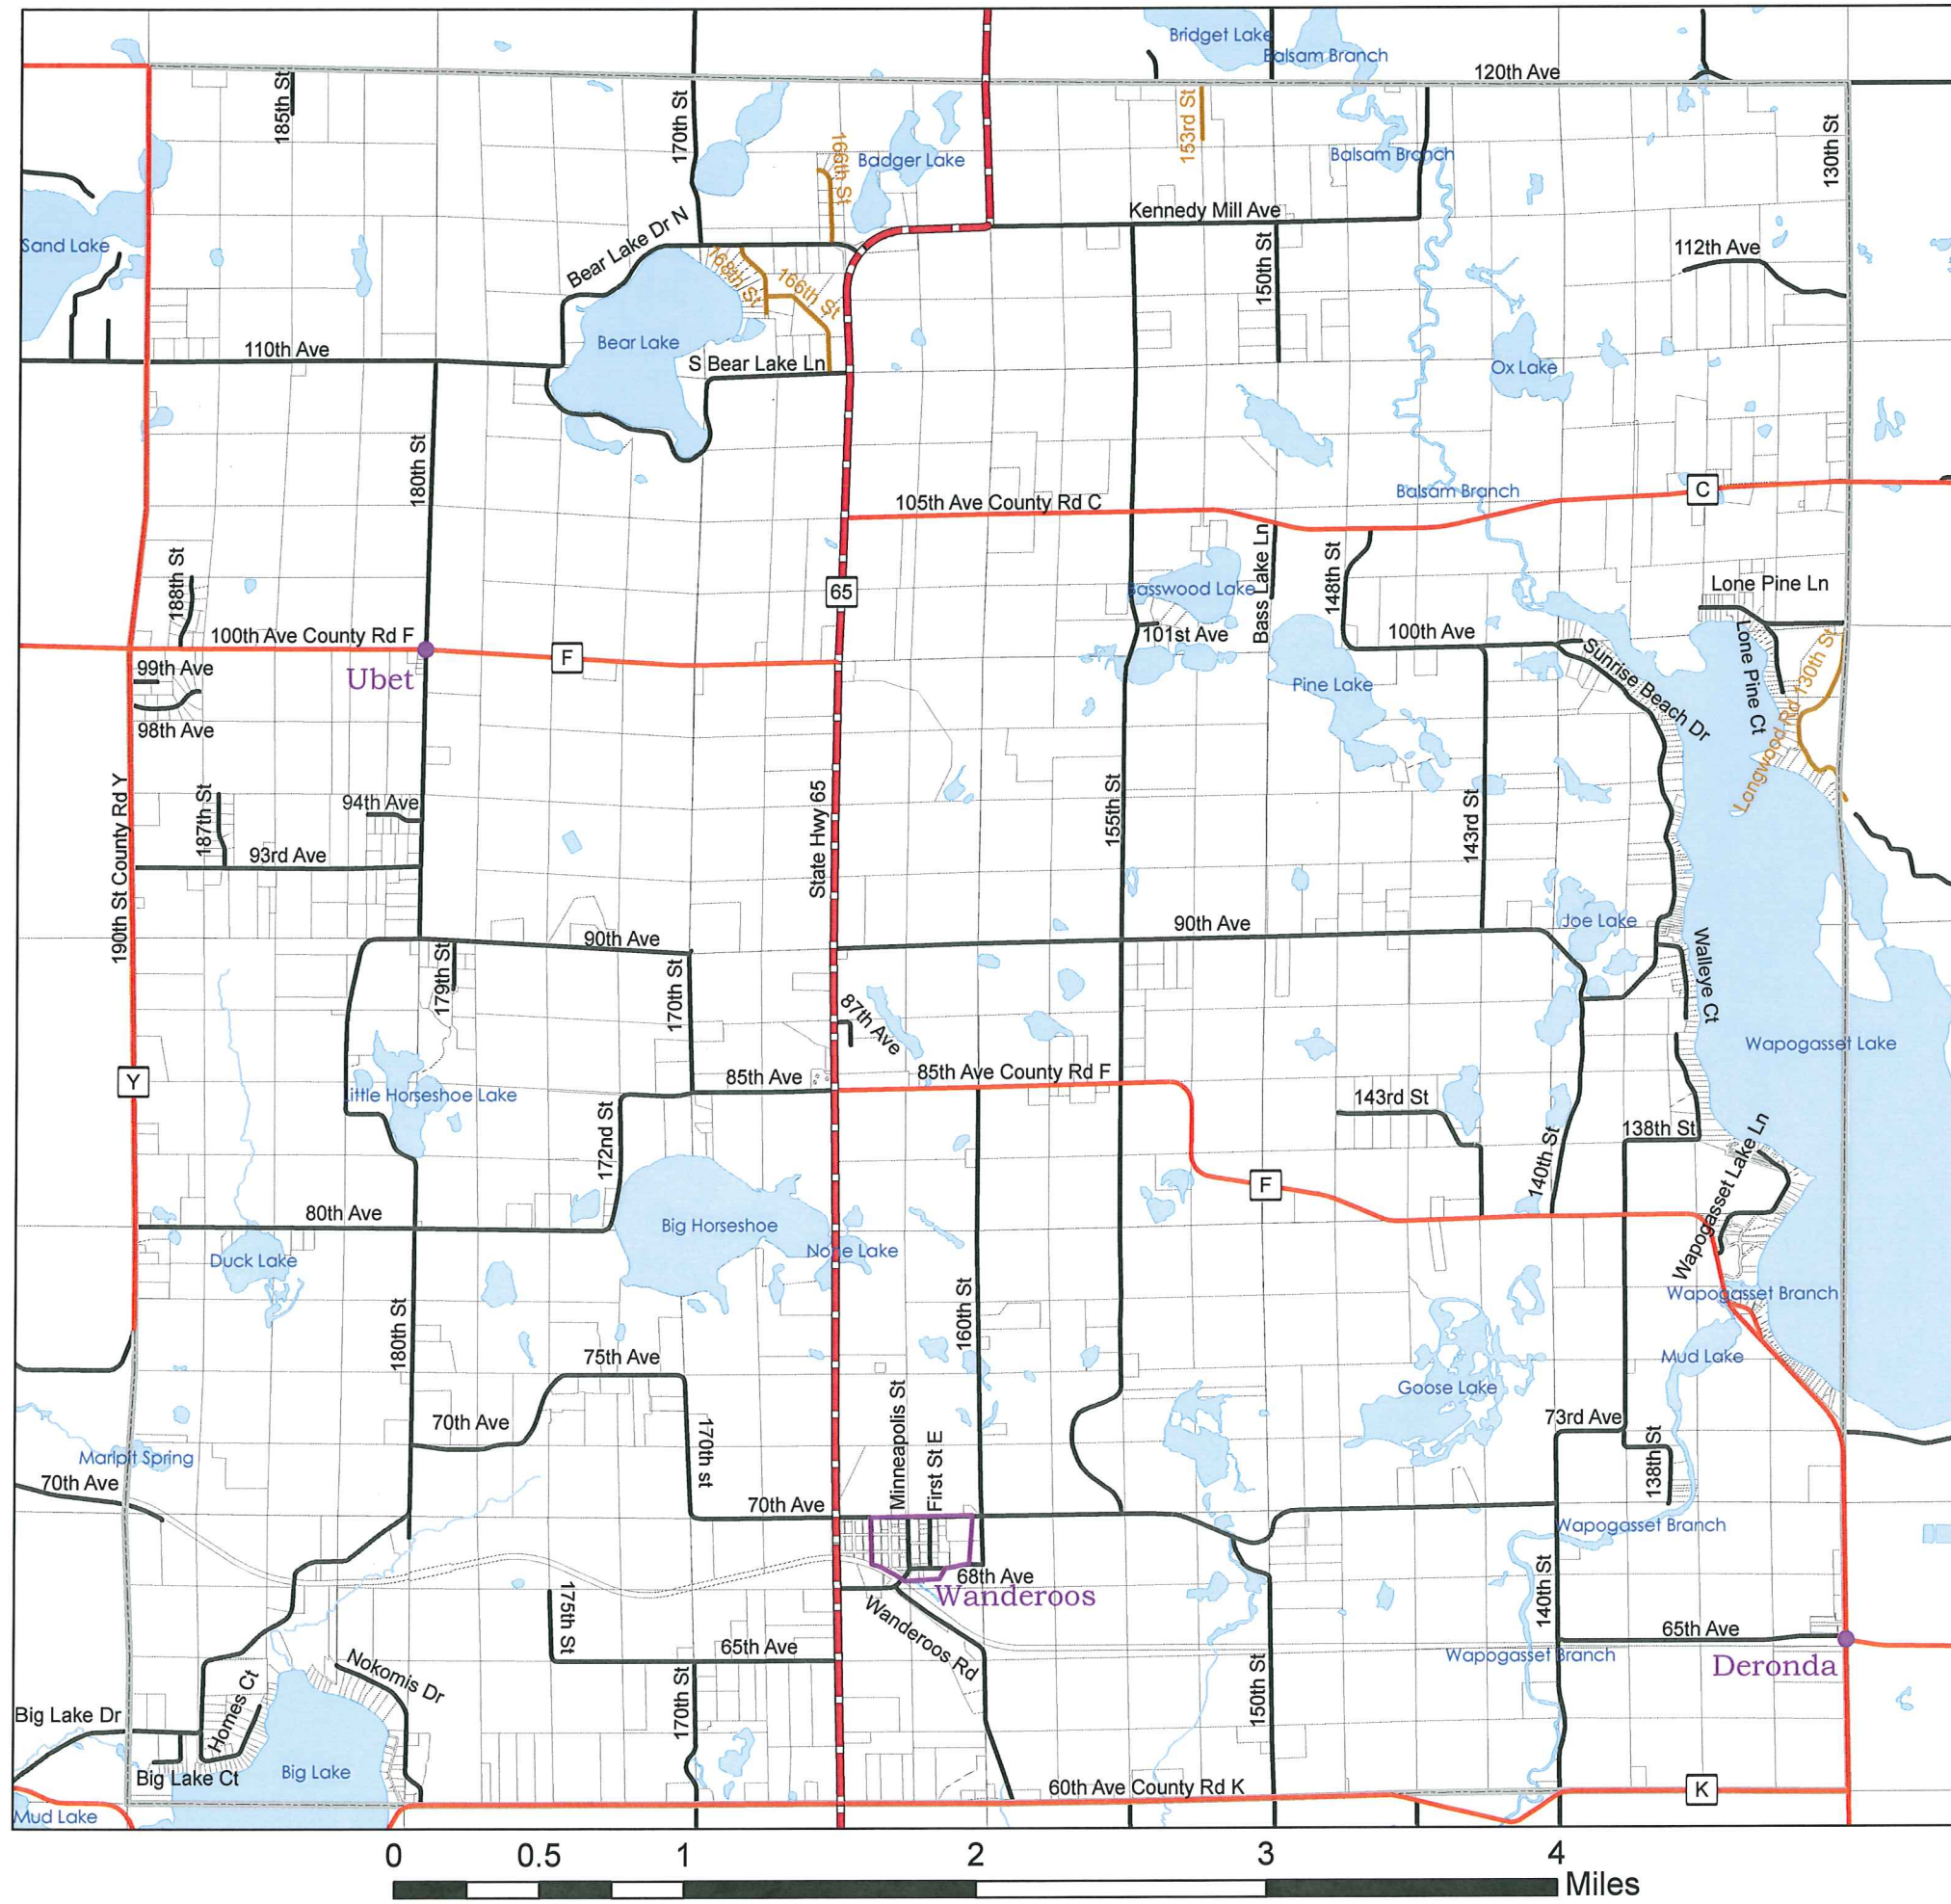

Town of Garfield, Polk County

Map #1 Base Map

Legend

-  Town of Garfield
-  Parcels
-  Lakes
-  Rivers and Streams
-  State Highway
-  County Highway
-  Local Road
-  Private Road

Stevens
ENGINEERS · PLANNERS · SURVEYORS

1680 LIVINGSTONE ROAD
HUDSON, WISCONSIN
WWW.STEVENSENGINEERS.COM
715-386-5819
715-386-5879 FAX

December, 2007
Source: Polk County Land Information Dept.
Projection: Transverse Mercator